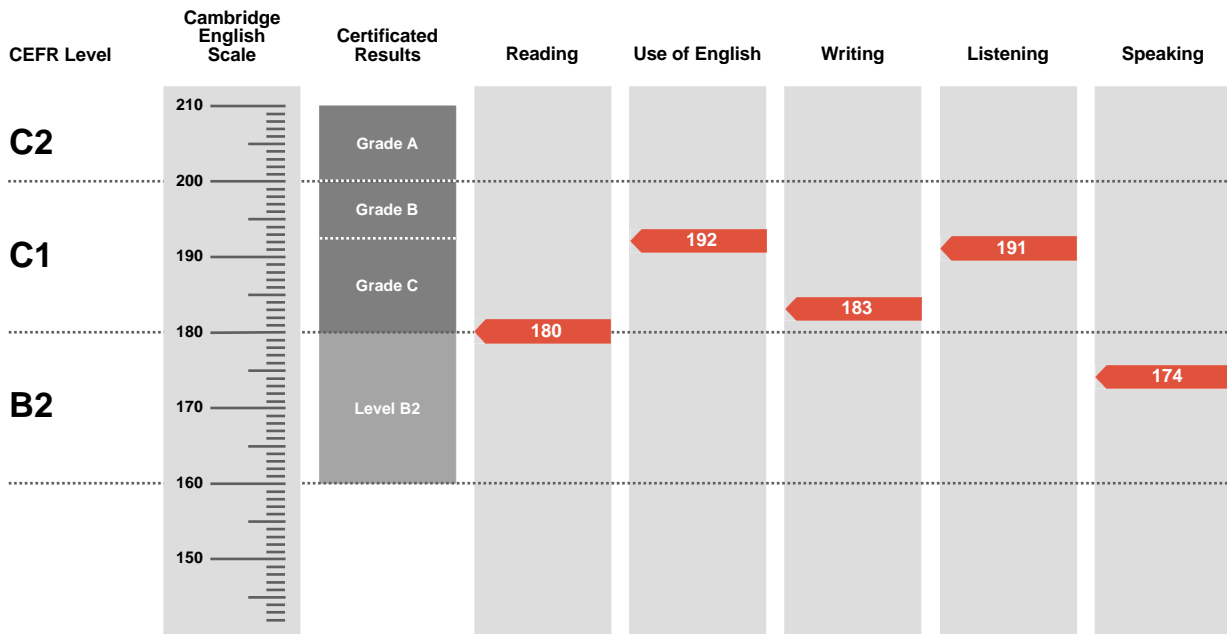

Overall Score

184

CEFR Level

C1

Advanced is an examination targeted at Level C1 in the Council of Europe's Common European Framework of Reference.

Candidates achieving Grade A (between 200 and 210 on the Cambridge English Scale) receive a certificate stating that they have demonstrated ability at Level C2. Candidates achieving Grade B or Grade C (between 180 and 199 on the Cambridge English Scale) receive a certificate at Level C1.

Candidates whose performance is below Level C1, but falls within Level B2 (between 160 and 179 on the Cambridge English Scale), receive a certificate stating that they have demonstrated ability at Level B2.